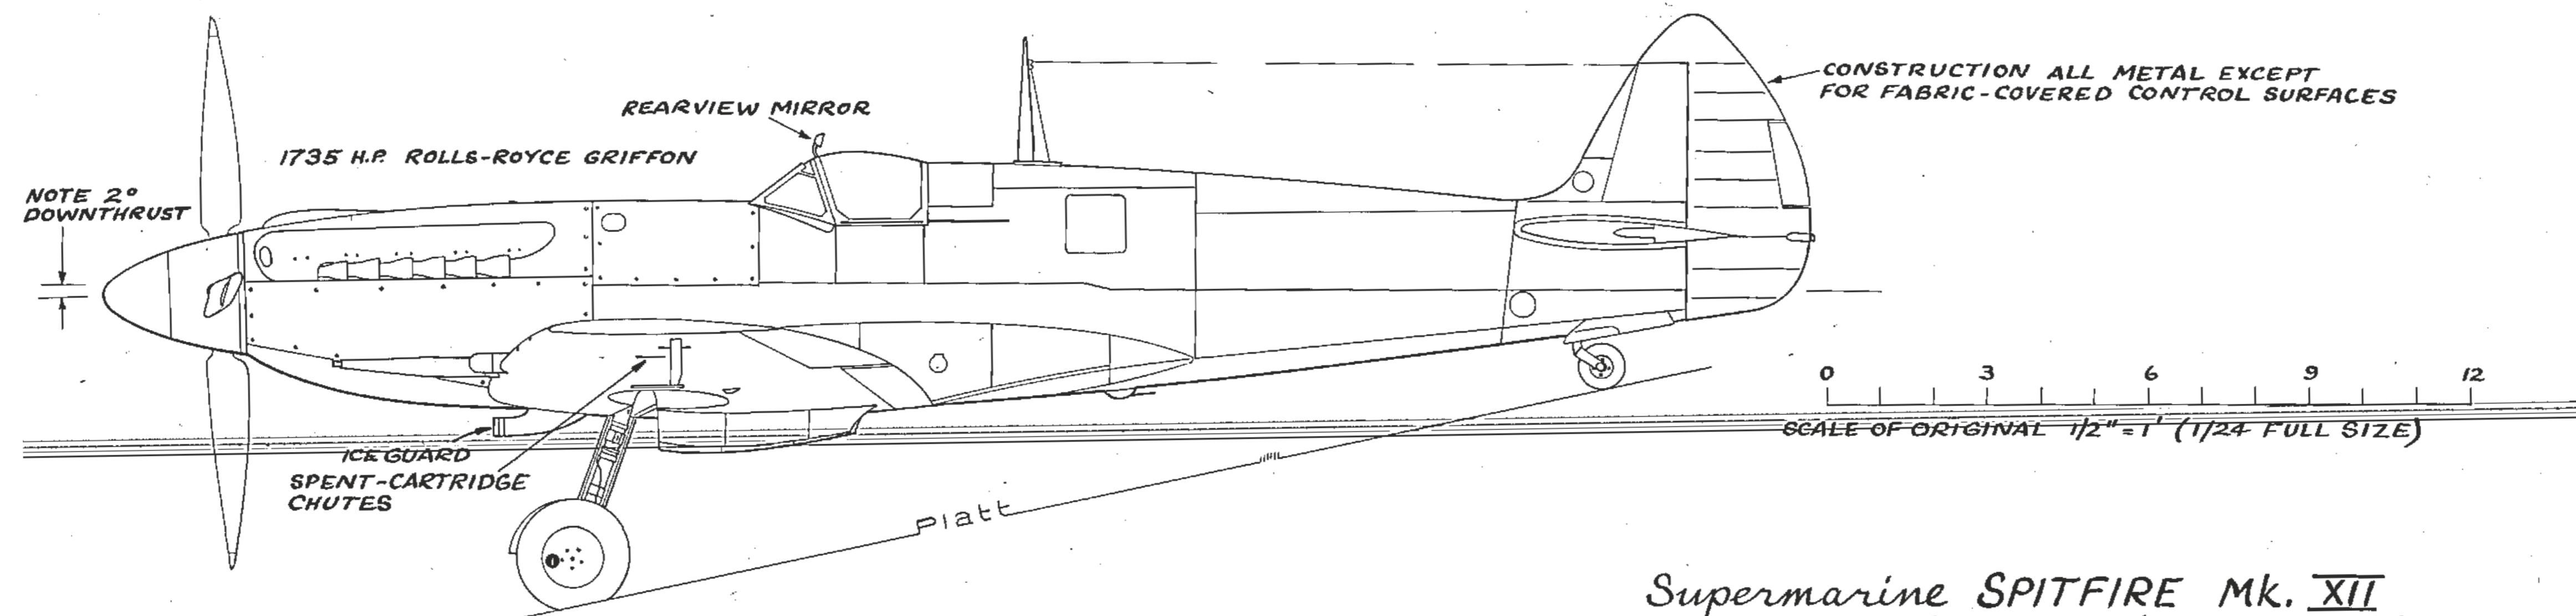

Genuine and Authentic plan
Dave Platt

Supermarine SPITFIRE Mk. XII
 WING SPAN 36'10" (32'7" CLIPPED) AREA 242 (232) SQ. FT.
 LENGTH 31'10". MAX. SPEED 393 M.P.H. @ 18,000 FT.